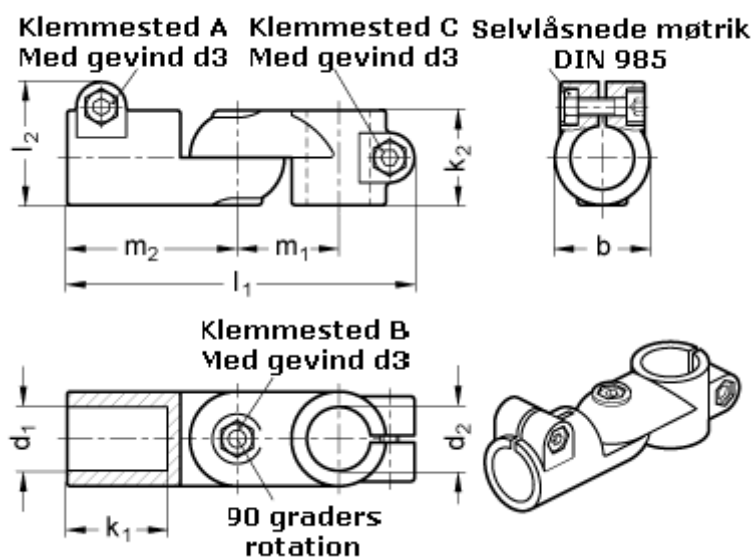

Article number: 20284B45B40T2BL

Description: E+G Swivel connector joint  
GN284-B45-B40-2-BL

## Measures

$b = 65$	$m_1 = 70$
$d_1 = B45$	$m_2 = 115$
$d_2 = B40$	
$d_3 = M10$	
$k_1 = 74.0$	
$k_2 = 65$	
$l_1 = 230$	
$l_2 = 77.5$	